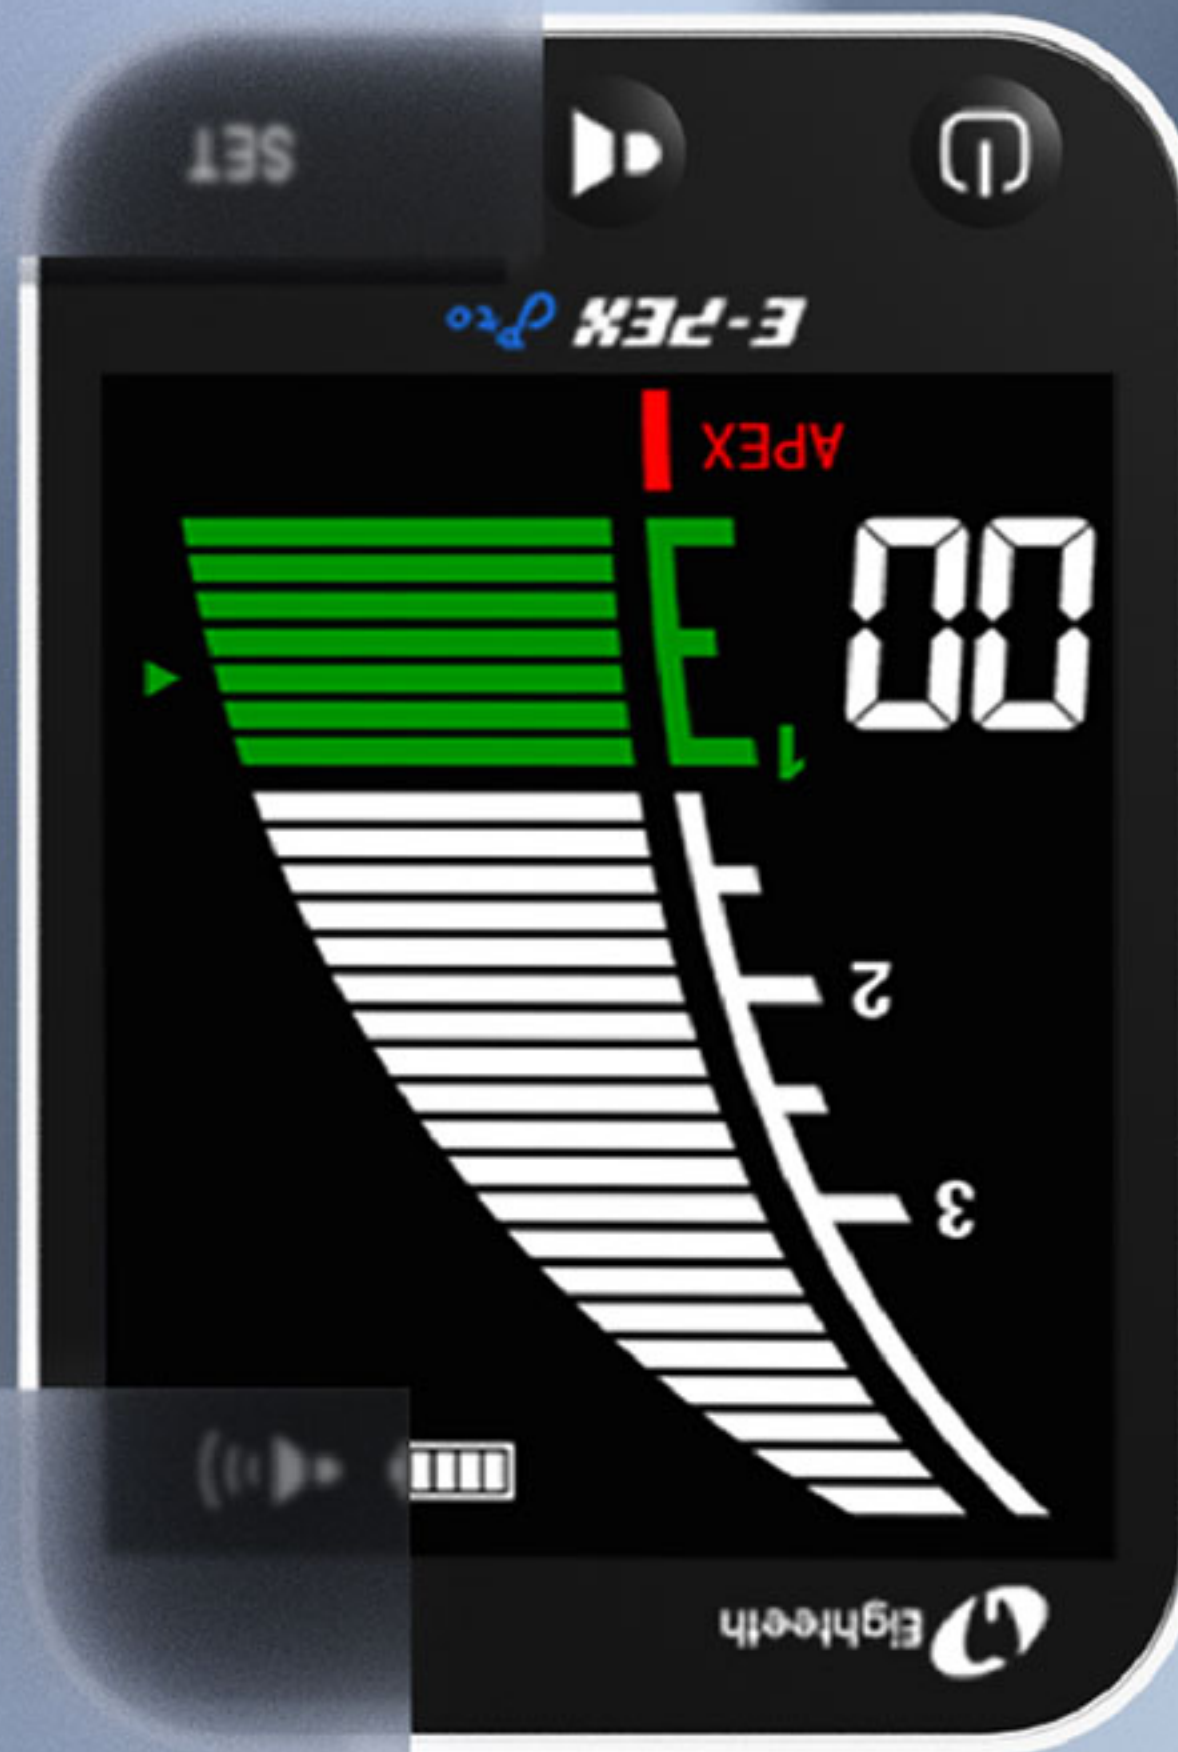

E-PEX APEX LOCATOR

Smart, Accurate and *Reliable*

-  Advanced Multi - frequency Technology
-  High Precision in Wet & Dry Canals
-  Large 3.5" LCD Display
-  Automatic Calibration
-  Compact Size & Stable Design
-  Powerful 1500 mAh Lithium Battery

E-CONNECT × E-PEX

Auto Start & Stop

Apical Torque Reduction

Apical Reverse

Apical Slow Down

Integrate Endo motor with Apex Locator(Connect Function)